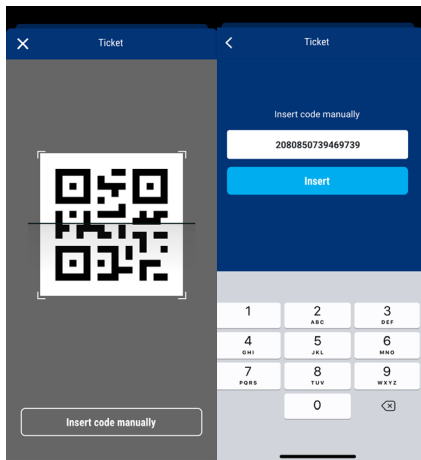

Instructions for Non-Greek residents

HELLENIC REPUBLIC
Ministry of Digital Governance

govgr

Download gov.gr wallet app on your device

A

B

A

8

Scan the ticket's QR code or insert the code manually. The ticket should appear on your screen.

9

10

On the next screen, you must authenticate quickly using NFC or Skip this step.

If you select validating your passport with NFC Then confirm with biometrics to proceed

11

Here you are! You can use the generated ticket QR or barcode to enter the venue!

B

4

If the NFC validation fails or you Skip the NFC step, you will need to:

Add the purchased ticket code

5

Enjoy the game!