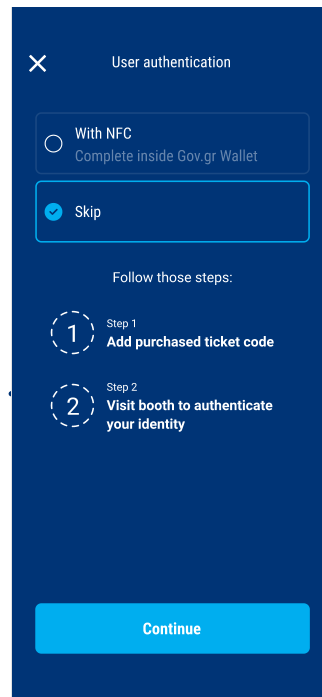

Instructions for Non-Greek residents

HELLENIC REPUBLIC
Ministry of Digital Governance

govgr

Download gov.gr wallet app on your device

A

B

A

8

Scan the ticket's QR code or insert the code manually. The ticket should appear on your screen.

9

10

On the next screen, you must authenticate quickly using NFC or Skip this step.

If you select validating your passport with NFC Then confirm with biometrics to proceed

11

Here you are! You can use the generated ticket QR or barcode to enter the venue!

B

4

If the NFC validation fails or you Skip the NFC step, you will need to:

Add the purchased ticket code

5

Enjoy the game!

Visit a designated ticket booth outside the event to authenticate your identity.

6