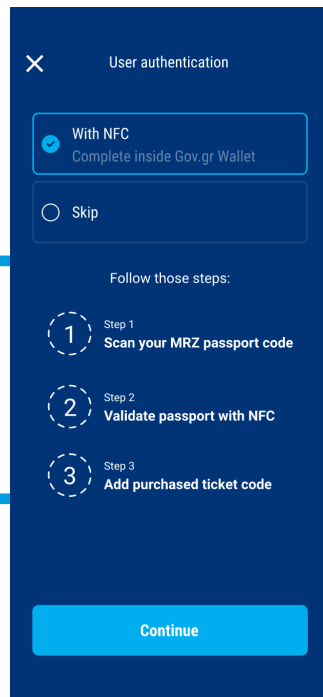

Instructions for Non-Greek residents

HELLENIC REPUBLIC
Ministry of Digital Governance

govgr

Download gov.gr wallet app on your device

A

B

A

8

Scan the ticket's QR code or insert the code manually. The ticket should appear on your screen.

9

10

On the next screen, you must authenticate quickly using NFC or Skip this step.

If you select validating your passport with NFC Then confirm with biometrics to proceed

11

Here you are! You can use the generated ticket QR or barcode to enter the venue!

B

4

If the NFC validation fails or you Skip the NFC step, you will need to:

Add the purchased ticket code

5

Enjoy the game!

Visit a designated ticket booth outside the event to authenticate your identity.

6