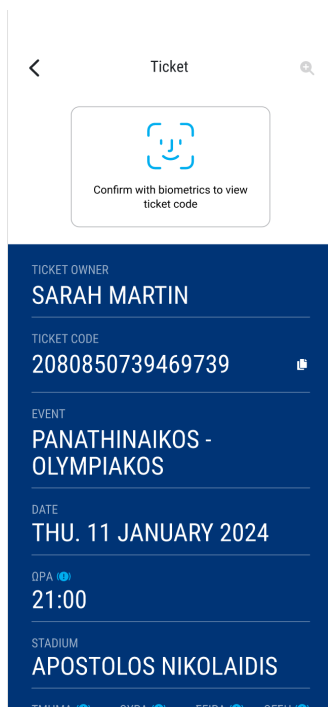

Instructions for Non-Greek residents

HELLENIC REPUBLIC
Ministry of Digital Governance

govgr

Download gov.gr wallet app on your device

A

B

A

8

Scan the ticket's QR code or insert the code manually. The ticket should appear on your screen.

9

10

On the next screen, you must authenticate quickly using NFC or Skip this step.

If you select validating your passport with NFC Then confirm with biometrics to proceed

11

Here you are! You can use the generated ticket QR or barcode to enter the venue!

B

4

If the NFC validation fails or you Skip the NFC step, you will need to:

Add the purchased ticket code

5

Enjoy the game!