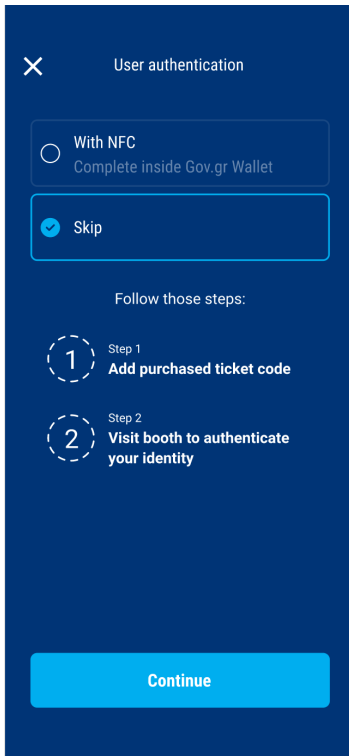

Instructions for Non-Greek residents

HELLENIC REPUBLIC
Ministry of Digital Governance

govgr

Download gov.gr wallet app on your device

A

B

A

8

Scan the ticket's QR code or insert the code manually. The ticket should appear on your screen.

9

10

On the next screen, you must authenticate quickly using NFC or Skip this step.

If you select validating your passport with NFC Then confirm with biometrics to proceed

11

Here you are! You can use the generated ticket QR or barcode to enter the venue!

B

4

If the NFC validation fails or you Skip the NFC step, you will need to:

Add the purchased ticket code

5

Enjoy the game!