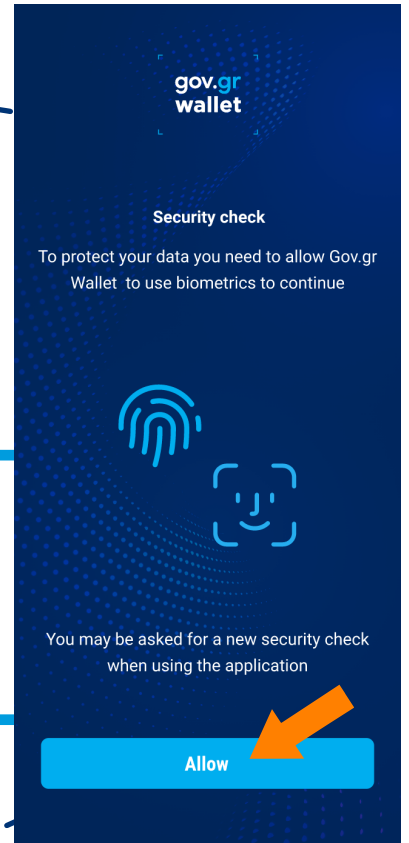

Instructions for Non-Greek residents

HELLENIC REPUBLIC
Ministry of Digital Governance

govgr

Download gov.gr wallet app on your device

A

B

A

8

Scan the ticket's QR code or insert the code manually. The ticket should appear on your screen.

9

10

On the next screen, you must authenticate quickly using NFC or Skip this step.

If you select validating your passport with NFC Then confirm with biometrics to proceed

11

Here you are! You can use the generated ticket QR or barcode to enter the venue!

B

4

If the NFC validation fails or you Skip the NFC step, you will need to:

Add the purchased ticket code

5

Enjoy the game!